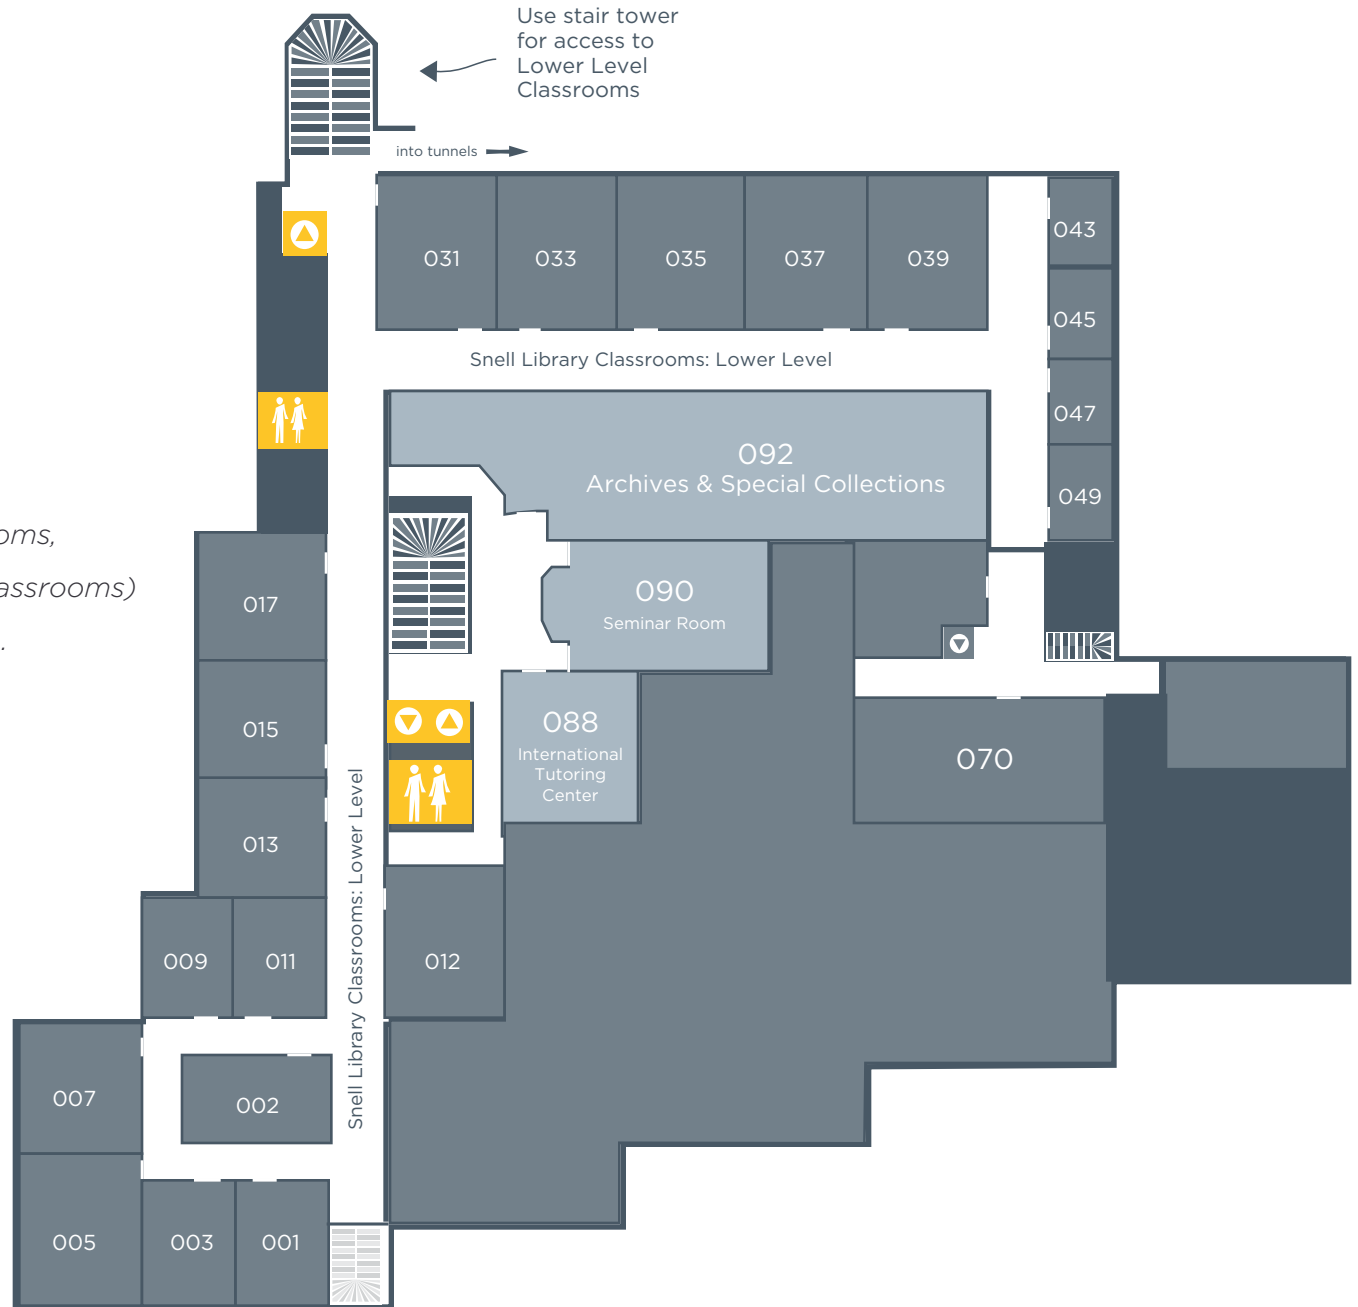

SNELL LIBRARY LOWER LEVEL

- 088 International Tutoring Center
- 090 Seminar Room
- 092 Archives & Special Collections

NOTE: For access to Snell Library Classrooms, please use stair tower (for Lower Level Classrooms) or West Entrance (for Level 1 Classrooms).

-  Elevators
-  Stairs
-  Restrooms