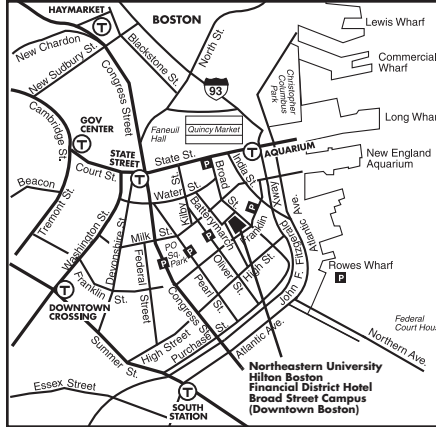

NORTHEASTERN UNIVERSITY

Boston Financial District Campus

Hilton Boston Financial District
(Second floor)
89 Broad Street
Boston, Massachusetts
877.6NU.SPCS
(for the Deaf and hard of hearing only)
Fax: 617.373.8307

Directions

Via Public Transportation

Take the MBTA to State St. exit at Old State House. Walk down State St., cross Congress St. to Broad St. Take right on Broad St. to 89 Broad St.

From the South

Take I-93 North to Exit 23 (Government Center). Bear left off the exit and turn left onto North St. Follow North St. to the end and turn left onto Congress St. At the 4th set of traffic lights, turn left onto Milk St. Follow Milk St. 4 blocks and turn right onto Broad St. Northeastern's Broad Street campus is located on the second floor of the Hilton, which will be on the right.

From the North

From I-93 South take High Street/Congress St. Exit 23. Bear right on Exit 23 off-ramp following the sign that says "High Street" onto Oliver St. Proceed 3 blocks to Milk St. Turn right onto Milk St. and follow 2 blocks to Broad St. Turn right onto Broad St. Northeastern's Broad Street campus is located on the second floor of the Hilton, which will be on the right. Please note that driving directions may be altered due to construction projects in downtown Boston.