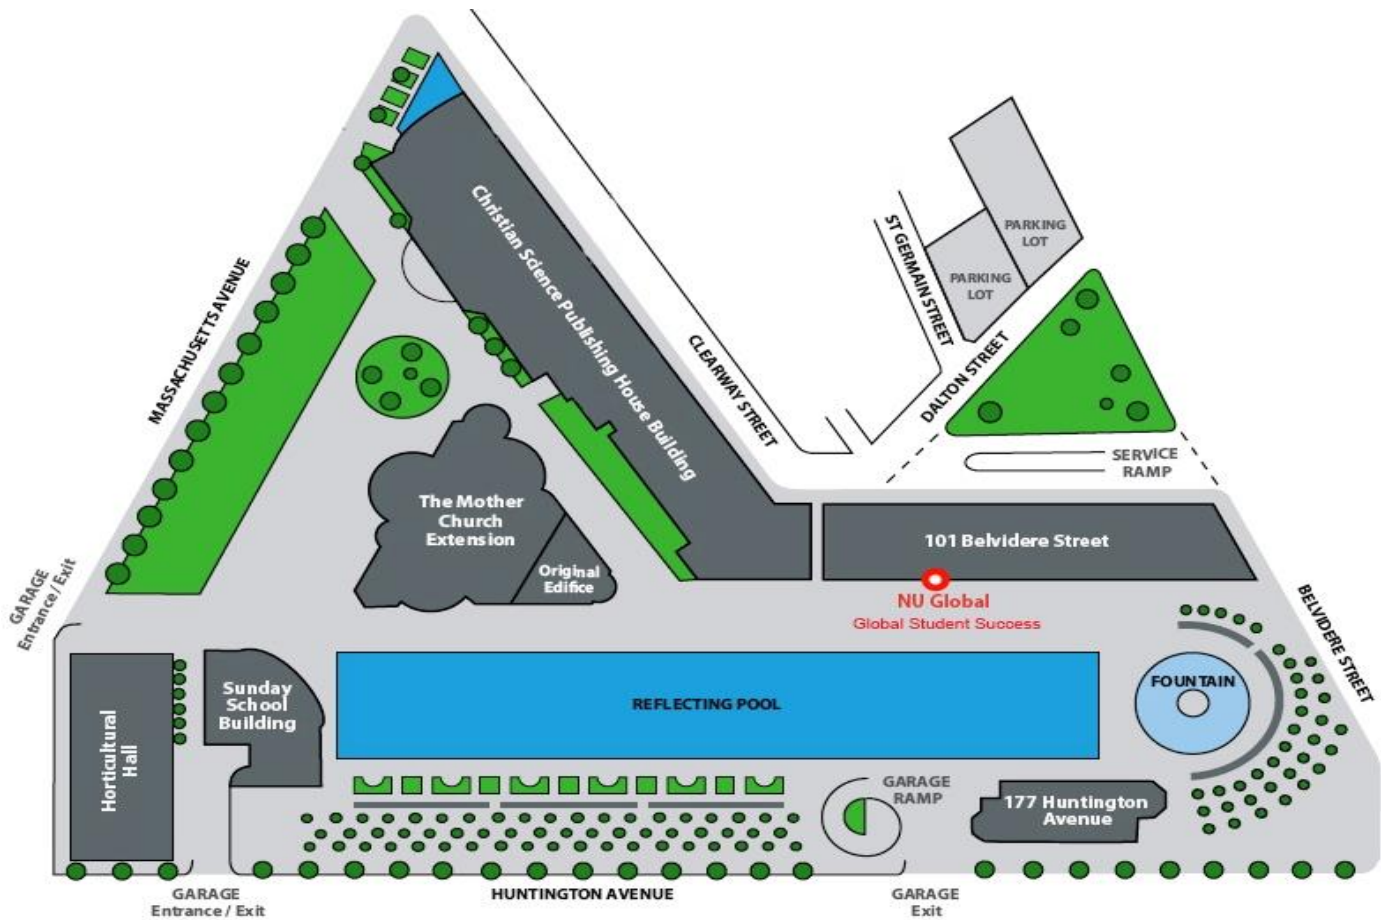

## Directions to Global Student Success, 101 Belvidere Street, Boston, MA 02115

101 Belvidere is located at the Christian Science Center Plaza, in the Colonnade Building, the low building which runs along the side of the reflecting pool. It's marked as "Global Student Success" in the diagram below.

### **From Northeastern University Main Campus:**

Follow Huntington Avenue north to Mass. Ave. (Symphony Hall intersection). Cross Mass. Ave. and take a left just before the reflecting pool. Cross over to the Colonnade Building. The entrance to 101 Belvidere is about one-third of the way down on your left.

### **By Public Transportation - MBTA:**

#### *By Subway*

Green Line –Take the Green line to Prudential or Symphony Stations (Heath Street "E" Train). From Prudential Station cross Belvidere Street to Christian Science Plaza. From Symphony station Christian Science Plaza is on Massachusetts Ave, north on your right.